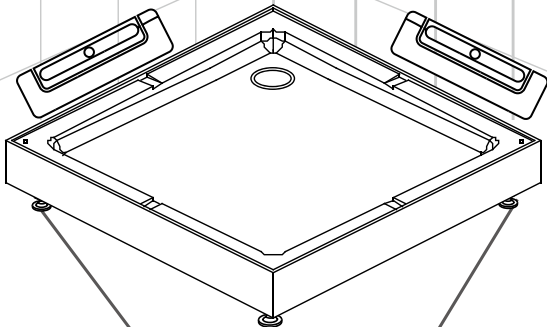

Drainage 840mm

Exploded view / Sprängskiss

Exploded view / Sprängskiss

Drawing Nr.	Art Nr.	Description	Unit
1	95070	ST4x10mm screws	set
2		2.8mm & 3.2mm drill bit	pc
3		Hexagon tail screw nut	pc
4		Plastic M6 spacer	pc
5		M6 washer bolt	pc
6		M6 - ST4.5 tray corner screw	set
7		Allen key	pc
8	9400-B	Plastic handle set	set
9	95071	Back panel gasket	set
10		Back panel bottom gasket	
11	95072	Door water protection gasket	set
12		Side panel water protection gasket	set
13		Magenetic door gasket	set
14	9400-E	Plastic connetor set with screws	set
15	9400-F	Glass clip set (lower & upper)	set
16	9261-B	Sliding bar	set
17	9400-H	Shower head	pc
18	9400-I	150cm shower hose	pc
19	9261-C	Sliding bar connector for Lake/Ocean	set
20	9400-K	Plastic corner with screws	set
21	9140-AP	Lower spring wheel	set
22		Upper wheel	set
23	9400-M	Plastic door stopper with screws	set
24	95075	Back panel without mixer hole(900mm)	pc
	95080	Back panel without mixer hole(800mm)	pc
	95076	Back panel with mixer hole(900mm)	pc
	95081	Back panel with mixer hole(800mm)	pc
	95082	Back panel with mixer hole(700mm)	pc
25	95083	Side panel glass 900mm	pc
	95084	Side panel glass 800mm	pc
	95085	Side panel glass 700mm	pc
26	95086	Door glass 900mm	pc
	95087	Door glass 800mm	pc
	95088	Door glass 700mm	pc
27	95078	Corner profile	pc
28	95089	Rail profile (900mm)	pc
	95090	Rail profile (800mm)	pc
	95091	Rail profile (700mm)	pc
29	2438	Tray for Square 900x900mm	pc
	2436	Tray for Square 800x800mm	pc
	2430	Tray for Square 700x900mm(Right Version)	pc
	2431	Tray for Square 700x900mm(Left Version)	pc
30	9400-AG	Adjustable tray legs bolts with PVC feet	set
31	9400-AI	Drainage set	set

1

Ø40mm

70 x 90 model

Left
5816B

Right
5816A

2

x5

70 x 90 model

5816B

x5

5816A

3

4

70 x 90 model

Left

Right