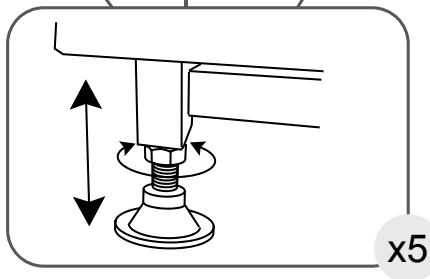

Drainage 840mm

Exploded view / Sprängskiss

Exploded view / Sprängskiss

Drawing Nr.	Art Nr.	Description	Unit
1	95070	ST4x10mm screws	set
2		2.8mm & 3.2mm drill bit	pc
3		Hexagon tail screw nut	pc
4		Plastic M6 spacer	pc
5		M6 washer bolt	pc
6		M6 - ST4.5 tray corner screw	set
7		Allen key	pc
8	9400-B	Plastic handle set	set
9	95071	Back panel gasket	set
10		Back panel bottom gasket	
11	95072	Door water protection gasket	set
12		Side panel water protection gasket	set
13		Magenetic door gasket	set
14	9400-E	Plastic connetor set with screws	set
15	9400-F	Glass clip set (lower & upper)	set
16	9261-B	Sliding bar	set
17	9400-H	Shower head	pc
18	9400-I	150cm shower hose	pc
19	9261-C	Sliding bar connector for Lake/Ocean	set
20	9400-K	Plastic corner with screws	set
21	9140-AP	Lower spring wheel	set
22		Upper wheel	set
23	9400-M	Plastic door stopper with screws	set
24	95075	Back panel without mixer hole(900mm)	pc
	95080	Back panel without mixer hole(800mm)	pc
	95076	Back panel with mixer hole(900mm)	pc
	95081	Back panel with mixer hole(800mm)	pc
	95082	Back panel with mixer hole(700mm)	pc
25	95083	Side panel glass 900mm	pc
	95084	Side panel glass 800mm	pc
	95085	Side panel glass 700mm	pc
26	95086	Door glass 900mm	pc
	95087	Door glass 800mm	pc
	95088	Door glass 700mm	pc
27	95078	Corner profile	pc
28	95089	Rail profile (900mm)	pc
	95090	Rail profile (800mm)	pc
	95091	Rail profile (700mm)	pc
29	2438	Tray for Square 900x900mm	pc
	2436	Tray for Square 800x800mm	pc
	2430	Tray for Square 700x900mm(Right Version)	pc
	2431	Tray for Square 700x900mm(Left Version)	pc
30	9400-AG	Adjustable tray legs bolts with PVC feet	set
31	9400-AI	Drainage set	set

1

Ø40mm

70 x 90 model

Left
5816B

Right
5816A

2

x5

70 x 90 model