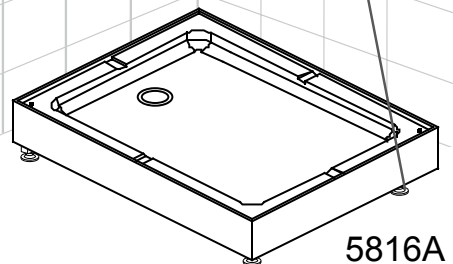

Drainage 840mm

Exploded view / Sprängskiss

Exploded view / Sprängskiss

Drawing Nr.	Art Nr.	Description	Unit
1	95070	ST4x10mm screws	set
2		2.8mm & 3.2mm drill bit	pc
3		Hexagon tail screw nut	pc
4		Plastic M6 spacer	pc
5		M6 washer bolt	pc
6		M6 - ST4.5 tray corner screw	set
7		Allen key	pc
8	9400-B	Plastic handle set	set
9	95071	Back panel gasket	set
10		Back panel bottom gasket	
11	95072	Door water protection gasket	set
12		Side panel water protection gasket	set
13		Magenetic door gasket	set
14	9400-E	Plastic connetor set with screws	set
15	9400-F	Glass clip set (lower & upper)	set
16	9261-B	Sliding bar	set
17	9400-H	Shower head	pc
18	9400-I	150cm shower hose	pc
19	9261-C	Sliding bar connector for Lake/Ocean	set
20	9400-K	Plastic corner with screws	set
21	9140-AP	Lower spring wheel	set
22		Upper wheel	set
23	9400-M	Plastic door stopper with screws	set
24	95075	Back panel without mixer hole(900mm)	pc
	95080	Back panel without mixer hole(800mm)	pc
	95076	Back panel with mixer hole(900mm)	pc
	95081	Back panel with mixer hole(800mm)	pc
	95082	Back panel with mixer hole(700mm)	pc
25	95083	Side panel glass 900mm	pc
	95084	Side panel glass 800mm	pc
	95085	Side panel glass 700mm	pc
26	95086	Door glass 900mm	pc
	95087	Door glass 800mm	pc
	95088	Door glass 700mm	pc
27	95078	Corner profile	pc
28	95089	Rail profile (900mm)	pc
	95090	Rail profile (800mm)	pc
	95091	Rail profile (700mm)	pc
29	2438	Tray for Square 900x900mm	pc
	2436	Tray for Square 800x800mm	pc
	2430	Tray for Square 700x900mm(Right Version)	pc
	2431	Tray for Square 700x900mm(Left Version)	pc
30	9400-AG	Adjustable tray legs bolts with PVC feet	set
31	9400-AI	Drainage set	set

1

Ø40mm

70 x 90 model

Left
5816B

Right
5816A

2

x5

70 x 90 model

5816B

x5

5816A

3

4

70 x 90 model

Left

Right