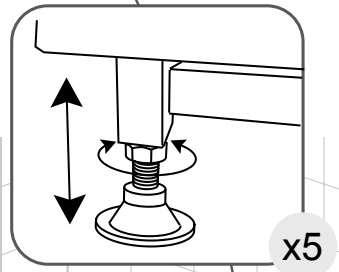

x5

70 x 90 model

5816B

x5