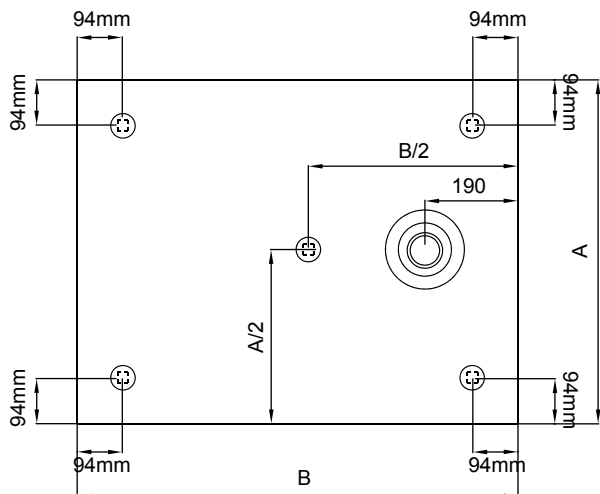

NORO[®]

LAKE

Getting started / Komma igång

 <p>EN14428</p>	<p>This product fulfils the EN14428 standard</p>		<p>Goggles are recommended to protect the eyes</p>
 <p>EN12150</p>	<p>All glass used are tempered security glass</p>		<p>Caution: Always Handle Glass With Care! Always protect the edges and corners of the glass when assembling.</p>
	<p>2 people are recommended to assemble this shower enclosure</p>		<p>Gloves are recommended to prevent slippery on glass</p>

Measurement / Måttskiss

**70x90
90x70**

**90x90
80x80**

Model	90x90	80x80	70x90	90x70
A	900mm	800mm	900mm	900mm
B	900mm	800mm	900mm	900mm
C	150-160mm	150-160mm	150-160mm	150-160mm
D	420mm	420mm	420mm	420mm
F	1090mm	1090mm	1090mm	1090mm

1

Ø40mm

70 x 90 model

Left
5816B

Right
5816A

2

x5

70 x 90 model

1790mm

x2

!

70 x 90 model

70 x 90 model

18

19

20