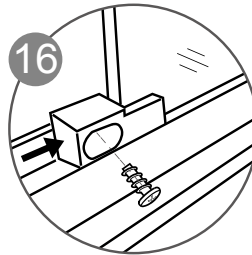

14

15

16

ST4 x 10mm

16

16

6

17

9

1790mm

x2

!