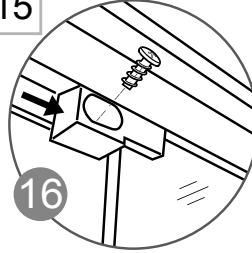

15

16

ST4 x 10mm