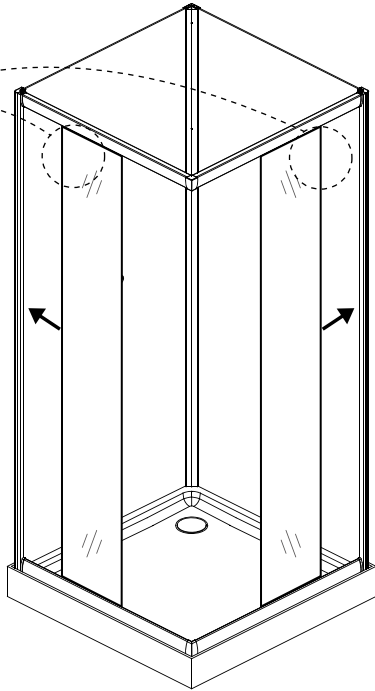

Drainage 840mm

Exploded view / Sprängskiss

Exploded view / Sprängskiss

Drawing Nr.	Art Nr.	Description	Unit
1	95070	ST4x10mm screws	set
2		2.8mm & 3.2mm drill bit	pc
3		Hexagon tail screw nut	pc
4		Plastic M6 spacer	pc
5		M6 washer bolt	pc
6		M6 - ST4.5 tray corner screw	set
7		Allen key	pc
8	9400-B	Plastic handle set	set
9	95071	Back panel gasket	set
10		Back panel bottom gasket	
11	95072	Door water protection gasket	set
12		Side panel water protection gasket	set
13		Magenetic door gasket	set
14	9400-E	Plastic connetor set with screws	set
15	9400-F	Glass clip set (lower & upper)	set
16	9261-B	Sliding bar	set
17	9400-H	Shower head	pc
18	9400-I	150cm shower hose	pc
19	9261-C	Sliding bar connector for Lake/Ocean	set
20	9400-K	Plastic corner with screws	set
21	9140-AP	Lower spring wheel	set
22		Upper wheel	set
23	9400-M	Plastic door stopper with screws	set
24	95075	Back panel without mixer hole(900mm)	pc
	95080	Back panel without mixer hole(800mm)	pc
	95076	Back panel with mixer hole(900mm)	pc
	95081	Back panel with mixer hole(800mm)	pc
	95082	Back panel with mixer hole(700mm)	pc
25	95083	Side panel glass 900mm	pc
	95084	Side panel glass 800mm	pc
	95085	Side panel glass 700mm	pc
26	95086	Door glass 900mm	pc
	95087	Door glass 800mm	pc
	95088	Door glass 700mm	pc
27	95078	Corner profile	pc
28	95089	Rail profile (900mm)	pc
	95090	Rail profile (800mm)	pc
	95091	Rail profile (700mm)	pc
29	2438	Tray for Square 900x900mm	pc
	2436	Tray for Square 800x800mm	pc
	2430	Tray for Square 700x900mm(Right Version)	pc
	2431	Tray for Square 700x900mm(Left Version)	pc
30	9400-AG	Adjustable tray legs bolts with PVC feet	set
31	9400-AI	Drainage set	set

5816B

x5

5816A

3

4

70 x 90 model

Left

Right

7

8

9

10

11

12

13

14

1790mm

x2

!

70 x 90 model

70 x 90 model

18

19

20