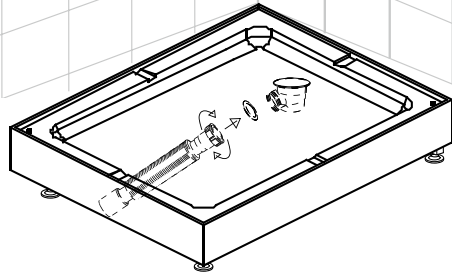

Drainage 840mm

Exploded view / Sprängskiss

Exploded view / Sprängskiss

Drawing Nr.	Art Nr.	Description	Unit
1	95070	ST4x10mm screws	set
2		2.8mm & 3.2mm drill bit	pc
3		Hexagon tail screw nut	pc
4		Plastic M6 spacer	pc
5		M6 washer bolt	pc
6		M6 - ST4.5 tray corner screw	set
7		Allen key	pc
8	9400-B	Plastic handle set	set
9	95071	Back panel gasket	set
10		Back panel bottom gasket	
11	95072	Door water protection gasket	set
12		Side panel water protection gasket	set
13		Magenetic door gasket	set
14	9400-E	Plastic connetor set with screws	set
15	9400-F	Glass clip set (lower & upper)	set
16	9261-B	Sliding bar	set
17	9400-H	Shower head	pc
18	9400-I	150cm shower hose	pc
19	9261-C	Sliding bar connector for Lake/Ocean	set
20	9400-K	Plastic corner with screws	set
21	9140-AP	Lower spring wheel	set
22		Upper wheel	set
23	9400-M	Plastic door stopper with screws	set
24	95075	Back panel without mixer hole(900mm)	pc
	95080	Back panel without mixer hole(800mm)	pc
	95076	Back panel with mixer hole(900mm)	pc
	95081	Back panel with mixer hole(800mm)	pc
	95082	Back panel with mixer hole(700mm)	pc
25	95083	Side panel glass 900mm	pc
	95084	Side panel glass 800mm	pc
	95085	Side panel glass 700mm	pc
26	95086	Door glass 900mm	pc
	95087	Door glass 800mm	pc
	95088	Door glass 700mm	pc
27	95078	Corner profile	pc
28	95089	Rail profile (900mm)	pc
	95090	Rail profile (800mm)	pc
	95091	Rail profile (700mm)	pc
29	2438	Tray for Square 900x900mm	pc
	2436	Tray for Square 800x800mm	pc
	2430	Tray for Square 700x900mm(Right Version)	pc
	2431	Tray for Square 700x900mm(Left Version)	pc
30	9400-AG	Adjustable tray legs bolts with PVC feet	set
31	9400-AI	Drainage set	set

1

Ø40mm

70 x 90 model

Left
5816B

Right
5816A

2

x5

70 x 90 model