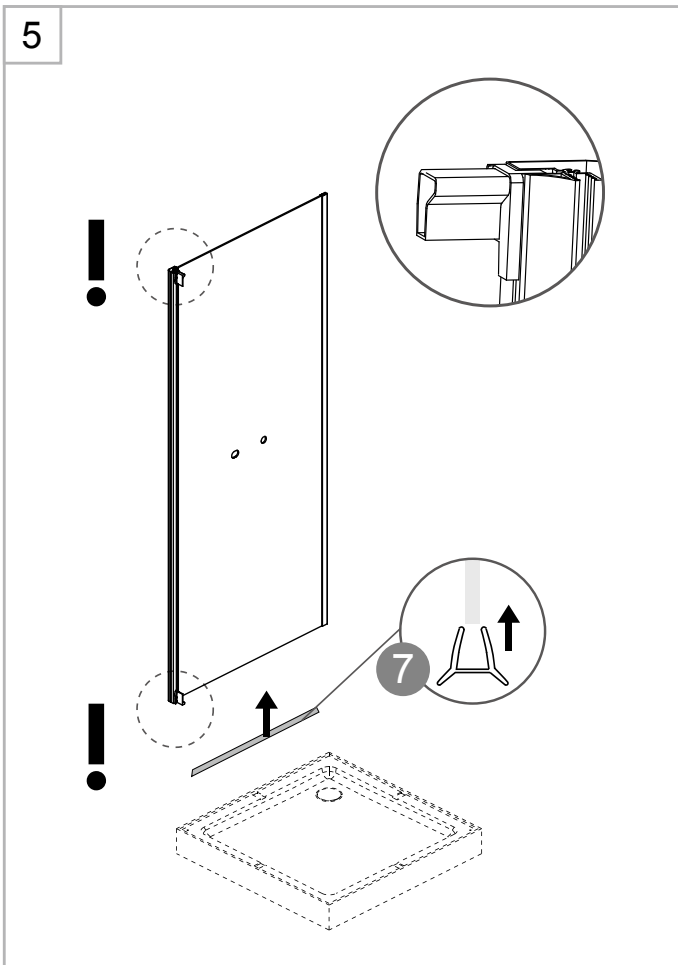

Drainage 840mm

Exploded view / Sprängskiss

Exploded view / Sprängskiss

Drawing Nr.	Art Nr.	Description	Unit
1	95070	ST4x10mm screws	set
2		2.8mm & 3.2mm drill bit	pc
3		Hexagon tail screw nut	pc
4		Plastic M6 spacer	pc
5		M6 washer bolt	pc
6		M6 - ST4.5 tray corner screw	set
7		Allen key	pc
8	9400-B	Plastic handle set	set
9	95071	Back panel gasket	set
10		Back panel bottom gasket	
11	95072	Door water protection gasket	set
12		Side panel water protection gasket	set
13		Magenetic door gasket	set
14	9400-E	Plastic connetor set with screws	set
15	9400-F	Glass clip set (lower & upper)	set
16	9261-B	Sliding bar	set
17	9400-H	Shower head	pc
18	9400-I	150cm shower hose	pc
19	9261-C	Sliding bar connector for Lake/Ocean	set
20	9400-K	Plastic corner with screws	set
21	9140-AP	Lower spring wheel	set
22		Upper wheel	set
23	9400-M	Plastic door stopper with screws	set
24	95075	Back panel without mixer hole(900mm)	pc
	95080	Back panel without mixer hole(800mm)	pc
	95076	Back panel with mixer hole(900mm)	pc
	95081	Back panel with mixer hole(800mm)	pc
	95082	Back panel with mixer hole(700mm)	pc
25	95083	Side panel glass 900mm	pc
	95084	Side panel glass 800mm	pc
	95085	Side panel glass 700mm	pc
26	95086	Door glass 900mm	pc
	95087	Door glass 800mm	pc
	95088	Door glass 700mm	pc
27	95078	Corner profile	pc
28	95089	Rail profile (900mm)	pc
	95090	Rail profile (800mm)	pc
	95091	Rail profile (700mm)	pc
29	2438	Tray for Square 900x900mm	pc
	2436	Tray for Square 800x800mm	pc
	2430	Tray for Square 700x900mm(Right Version)	pc
	2431	Tray for Square 700x900mm(Left Version)	pc
30	9400-AG	Adjustable tray legs bolts with PVC feet	set
31	9400-AI	Drainage set	set

5816B

x5

5816A

3

4

70 x 90 model

Left

Right

1790mm

x2

!

70 x 90 model

70 x 90 model

18

19

20