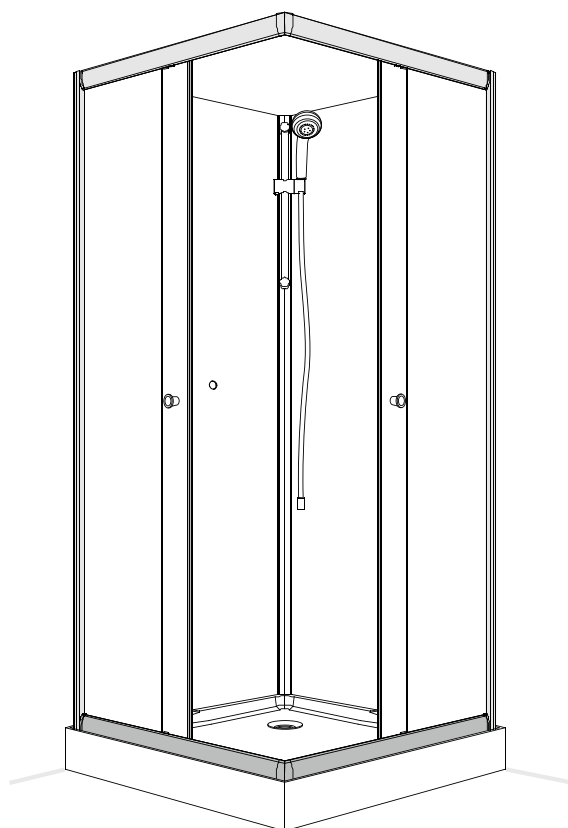

LAKE

035 166430 **SE**
info@noro.se

020 7435740 **FI**
info@norokylpyhuone.fi

216 28860 **NO**
info@noro.se

702 52822 **DK**
info@noro.dk