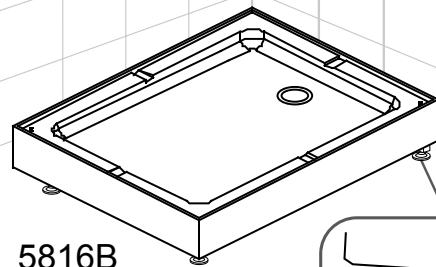

Drainage 840mm

Exploded view / Sprängskiss

Exploded view / Sprängskiss

Drawing Nr.	Art Nr.	Description	Unit
1	95070	ST4x10mm screws	set
2		2.8mm & 3.2mm drill bit	pc
3		Hexagon tail screw nut	pc
4		Plastic M6 spacer	pc
5		M6 washer bolt	pc
6		M6 - ST4.5 tray corner screw	set
7		Allen key	pc
8	9400-B	Plastic handle set	set
9	95071	Back panel gasket	set
10		Back panel bottom gasket	
11	95072	Door water protection gasket	set
12		Side panel water protection gasket	set
13		Magenetic door gasket	set
14	9400-E	Plastic connetor set with screws	set
15	9400-F	Glass clip set (lower & upper)	set
16	9261-B	Sliding bar	set
17	9400-H	Shower head	pc
18	9400-I	150cm shower hose	pc
19	9261-C	Sliding bar connector for Lake/Ocean	set
20	9400-K	Plastic corner with screws	set
21	9140-AP	Lower spring wheel	set
22		Upper wheel	set
23	9400-M	Plastic door stopper with screws	set
24	95075	Back panel without mixer hole(900mm)	pc
	95080	Back panel without mixer hole(800mm)	pc
	95076	Back panel with mixer hole(900mm)	pc
	95081	Back panel with mixer hole(800mm)	pc
	95082	Back panel with mixer hole(700mm)	pc
25	95083	Side panel glass 900mm	pc
	95084	Side panel glass 800mm	pc
	95085	Side panel glass 700mm	pc
26	95086	Door glass 900mm	pc
	95087	Door glass 800mm	pc
	95088	Door glass 700mm	pc
27	95078	Corner profile	pc
28	95089	Rail profile (900mm)	pc
	95090	Rail profile (800mm)	pc
	95091	Rail profile (700mm)	pc
29	2438	Tray for Square 900x900mm	pc
	2436	Tray for Square 800x800mm	pc
	2430	Tray for Square 700x900mm(Right Version)	pc
	2431	Tray for Square 700x900mm(Left Version)	pc
30	9400-AG	Adjustable tray legs bolts with PVC feet	set
31	9400-AI	Drainage set	set

1

Ø40mm

70 x 90 model

Left
5816B

Right
5816A

2

x5

70 x 90 model

5816B

x5

5816A

3

4

70 x 90 model

Left

Right