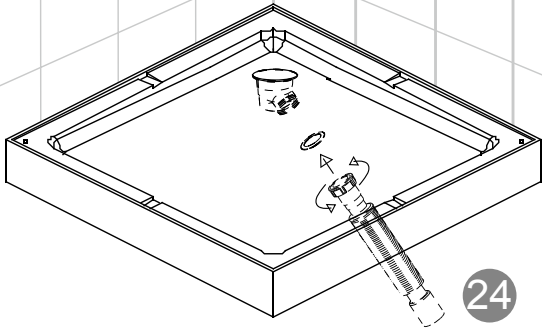

Measurement / Måttskiss

**70x90
90x70**

**90x90
80x80**

Model	90x90	80x80	70x90	90x70
A	900mm	800mm	900mm	900mm
B	900mm	800mm	900mm	900mm
C	150-160mm	150-160mm	150-160mm	150-160mm
D	420mm	420mm	420mm	420mm
F	1090mm	1090mm	1090mm	1090mm

Drainage 840mm

Exploded view / Sprängskiss

Exploded view / Sprängskiss

Drawing Nr.	Art Nr.	Description	Unit
1	95070	ST4x10mm screws	set
2		2.8mm & 3.2mm drill bit	pc
3		Hexagon tail screw nut	pc
4		Plastic M6 spacer	pc
5		M6 washer bolt	pc
6		M6 - ST4.5 tray corner screw	set
7		Allen key	pc
8	9400-B	Plastic handle set	set
9	95071	Back panel gasket	set
10		Back panel bottom gasket	
11	95072	Door water protection gasket	set
12		Side panel water protection gasket	set
13		Magenetic door gasket	set
14	9400-E	Plastic connetor set with screws	set
15	9400-F	Glass clip set (lower & upper)	set
16	9261-B	Sliding bar	set
17	9400-H	Shower head	pc
18	9400-I	150cm shower hose	pc
19	9261-C	Sliding bar connector for Lake/Ocean	set
20	9400-K	Plastic corner with screws	set
21	9140-AP	Lower spring wheel	set
22		Upper wheel	set
23	9400-M	Plastic door stopper with screws	set
24	95075	Back panel without mixer hole(900mm)	pc
	95080	Back panel without mixer hole(800mm)	pc
	95076	Back panel with mixer hole(900mm)	pc
	95081	Back panel with mixer hole(800mm)	pc
	95082	Back panel with mixer hole(700mm)	pc
25	95083	Side panel glass 900mm	pc
	95084	Side panel glass 800mm	pc
	95085	Side panel glass 700mm	pc
26	95086	Door glass 900mm	pc
	95087	Door glass 800mm	pc
	95088	Door glass 700mm	pc
27	95078	Corner profile	pc
28	95089	Rail profile (900mm)	pc
	95090	Rail profile (800mm)	pc
	95091	Rail profile (700mm)	pc
29	2438	Tray for Square 900x900mm	pc
	2436	Tray for Square 800x800mm	pc
	2430	Tray for Square 700x900mm(Right Version)	pc
	2431	Tray for Square 700x900mm(Left Version)	pc
30	9400-AG	Adjustable tray legs bolts with PVC feet	set
31	9400-AI	Drainage set	set

1

Ø40mm

70 x 90 model

Left
5816B

Right
5816A

2

x5

70 x 90 model