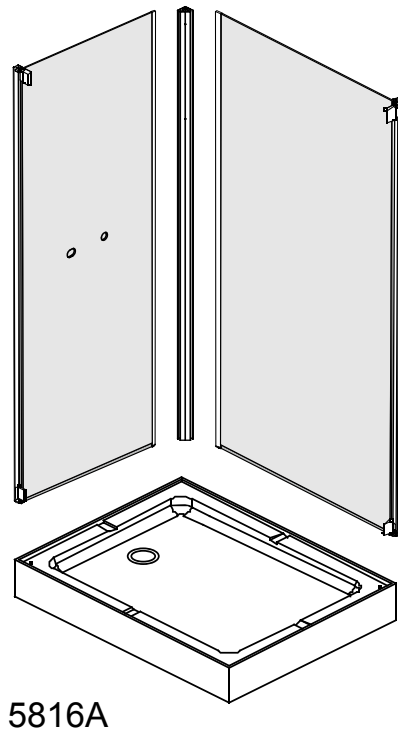

Drainage 840mm

Exploded view / Sprängskiss

Exploded view / Sprängskiss

Drawing Nr.	Art Nr.	Description	Unit
1	95070	ST4x10mm screws	set
2		2.8mm & 3.2mm drill bit	pc
3		Hexagon tail screw nut	pc
4		Plastic M6 spacer	pc
5		M6 washer bolt	pc
6		M6 - ST4.5 tray corner screw	set
7		Allen key	pc
8	9400-B	Plastic handle set	set
9	95071	Back panel gasket	set
10		Back panel bottom gasket	
11	95072	Door water protection gasket	set
12		Side panel water protection gasket	set
13		Magenetic door gasket	set
14	9400-E	Plastic connetor set with screws	set
15	9400-F	Glass clip set (lower & upper)	set
16	9261-B	Sliding bar	set
17	9400-H	Shower head	pc
18	9400-I	150cm shower hose	pc
19	9261-C	Sliding bar connector for Lake/Ocean	set
20	9400-K	Plastic corner with screws	set
21	9140-AP	Lower spring wheel	set
22		Upper wheel	set
23	9400-M	Plastic door stopper with screws	set
24	95075	Back panel without mixer hole(900mm)	pc
	95080	Back panel without mixer hole(800mm)	pc
	95076	Back panel with mixer hole(900mm)	pc
	95081	Back panel with mixer hole(800mm)	pc
	95082	Back panel with mixer hole(700mm)	pc
25	95083	Side panel glass 900mm	pc
	95084	Side panel glass 800mm	pc
	95085	Side panel glass 700mm	pc
26	95086	Door glass 900mm	pc
	95087	Door glass 800mm	pc
	95088	Door glass 700mm	pc
27	95078	Corner profile	pc
28	95089	Rail profile (900mm)	pc
	95090	Rail profile (800mm)	pc
	95091	Rail profile (700mm)	pc
29	2438	Tray for Square 900x900mm	pc
	2436	Tray for Square 800x800mm	pc
	2430	Tray for Square 700x900mm(Right Version)	pc
	2431	Tray for Square 700x900mm(Left Version)	pc
30	9400-AG	Adjustable tray legs bolts with PVC feet	set
31	9400-AI	Drainage set	set

1

Ø40mm

70 x 90 model

Left
5816B

Right
5816A

2

x5

70 x 90 model

5816B

x5

5816A

3

4

70 x 90 model

Left

Right

1790mm

x2

!

70 x 90 model

70 x 90 model

18

19

20