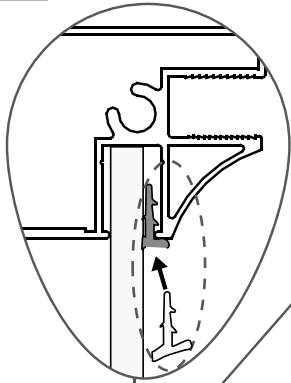

Drainage 840mm

Exploded view / Sprängskiss

Exploded view / Sprängskiss

Drawing Nr.	Art Nr.	Description	Unit
1	95070	ST4x10mm screws	set
2		2.8mm & 3.2mm drill bit	pc
3		Hexagon tail screw nut	pc
4		Plastic M6 spacer	pc
5		M6 washer bolt	pc
6		M6 - ST4.5 tray corner screw	set
7		Allen key	pc
8	9400-B	Plastic handle set	set
9	95071	Back panel gasket	set
10		Back panel bottom gasket	
11	95072	Door water protection gasket	set
12		Side panel water protection gasket	set
13		Magenetic door gasket	set
14	9400-E	Plastic connetor set with screws	set
15	9400-F	Glass clip set (lower & upper)	set
16	9261-B	Sliding bar	set
17	9400-H	Shower head	pc
18	9400-I	150cm shower hose	pc
19	9261-C	Sliding bar connector for Lake/Ocean	set
20	9400-K	Plastic corner with screws	set
21	9140-AP	Lower spring wheel	set
22		Upper wheel	set
23	9400-M	Plastic door stopper with screws	set
24	95075	Back panel without mixer hole(900mm)	pc
	95080	Back panel without mixer hole(800mm)	pc
	95076	Back panel with mixer hole(900mm)	pc
	95081	Back panel with mixer hole(800mm)	pc
	95082	Back panel with mixer hole(700mm)	pc
25	95083	Side panel glass 900mm	pc
	95084	Side panel glass 800mm	pc
	95085	Side panel glass 700mm	pc
26	95086	Door glass 900mm	pc
	95087	Door glass 800mm	pc
	95088	Door glass 700mm	pc
27	95078	Corner profile	pc
28	95089	Rail profile (900mm)	pc
	95090	Rail profile (800mm)	pc
	95091	Rail profile (700mm)	pc
29	2438	Tray for Square 900x900mm	pc
	2436	Tray for Square 800x800mm	pc
	2430	Tray for Square 700x900mm(Right Version)	pc
	2431	Tray for Square 700x900mm(Left Version)	pc
30	9400-AG	Adjustable tray legs bolts with PVC feet	set
31	9400-AI	Drainage set	set

15

16

ST4 x 10mm

16

16

6

17

9