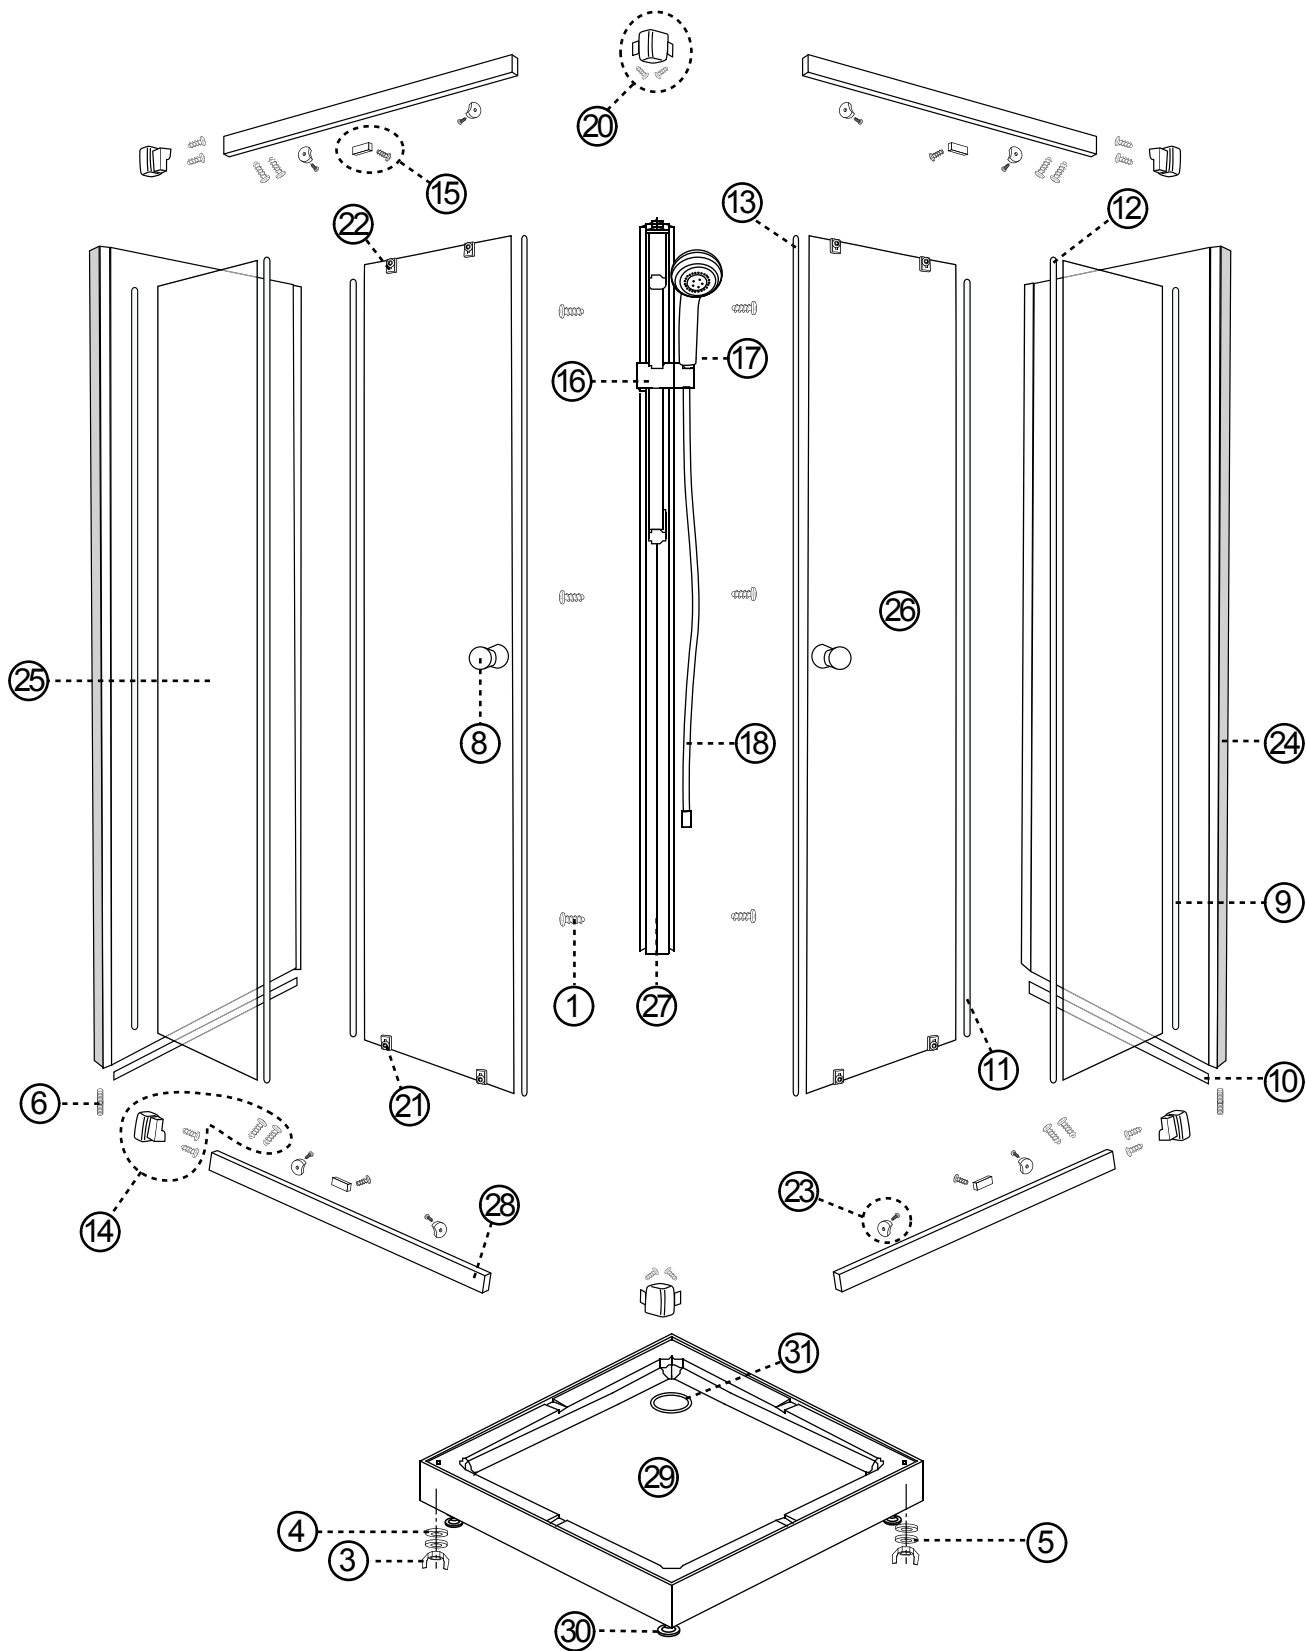

Measurement / Måttskiss

**70x90
90x70**

**90x90
80x80**

Model	90x90	80x80	70x90	90x70
A	900mm	800mm	900mm	900mm
B	900mm	800mm	900mm	900mm
C	150-160mm	150-160mm	150-160mm	150-160mm
D	420mm	420mm	420mm	420mm
F	1090mm	1090mm	1090mm	1090mm

Drainage 840mm

Exploded view / Sprängskiss

Exploded view / Sprängskiss

Drawing Nr.	Art Nr.	Description	Unit
1	95070	ST4x10mm screws	set
2		2.8mm & 3.2mm drill bit	pc
3		Hexagon tail screw nut	pc
4		Plastic M6 spacer	pc
5		M6 washer bolt	pc
6		M6 - ST4.5 tray corner screw	set
7		Allen key	pc
8	9400-B	Plastic handle set	set
9	95071	Back panel gasket	set
10		Back panel bottom gasket	
11	95072	Door water protection gasket	set
12		Side panel water protection gasket	set
13		Magenetic door gasket	set
14	9400-E	Plastic connetor set with screws	set
15	9400-F	Glass clip set (lower & upper)	set
16	9261-B	Sliding bar	set
17	9400-H	Shower head	pc
18	9400-I	150cm shower hose	pc
19	9261-C	Sliding bar connector for Lake/Ocean	set
20	9400-K	Plastic corner with screws	set
21	9140-AP	Lower spring wheel	set
22		Upper wheel	set
23	9400-M	Plastic door stopper with screws	set
24	95075	Back panel without mixer hole(900mm)	pc
	95080	Back panel without mixer hole(800mm)	pc
	95076	Back panel with mixer hole(900mm)	pc
	95081	Back panel with mixer hole(800mm)	pc
	95082	Back panel with mixer hole(700mm)	pc
25	95083	Side panel glass 900mm	pc
	95084	Side panel glass 800mm	pc
	95085	Side panel glass 700mm	pc
26	95086	Door glass 900mm	pc
	95087	Door glass 800mm	pc
	95088	Door glass 700mm	pc
27	95078	Corner profile	pc
28	95089	Rail profile (900mm)	pc
	95090	Rail profile (800mm)	pc
	95091	Rail profile (700mm)	pc
29	2438	Tray for Square 900x900mm	pc
	2436	Tray for Square 800x800mm	pc
	2430	Tray for Square 700x900mm(Right Version)	pc
	2431	Tray for Square 700x900mm(Left Version)	pc
30	9400-AG	Adjustable tray legs bolts with PVC feet	set
31	9400-AI	Drainage set	set

1

Ø40mm

70 x 90 model

Left
5816B

Right
5816A

2

x5

70 x 90 model