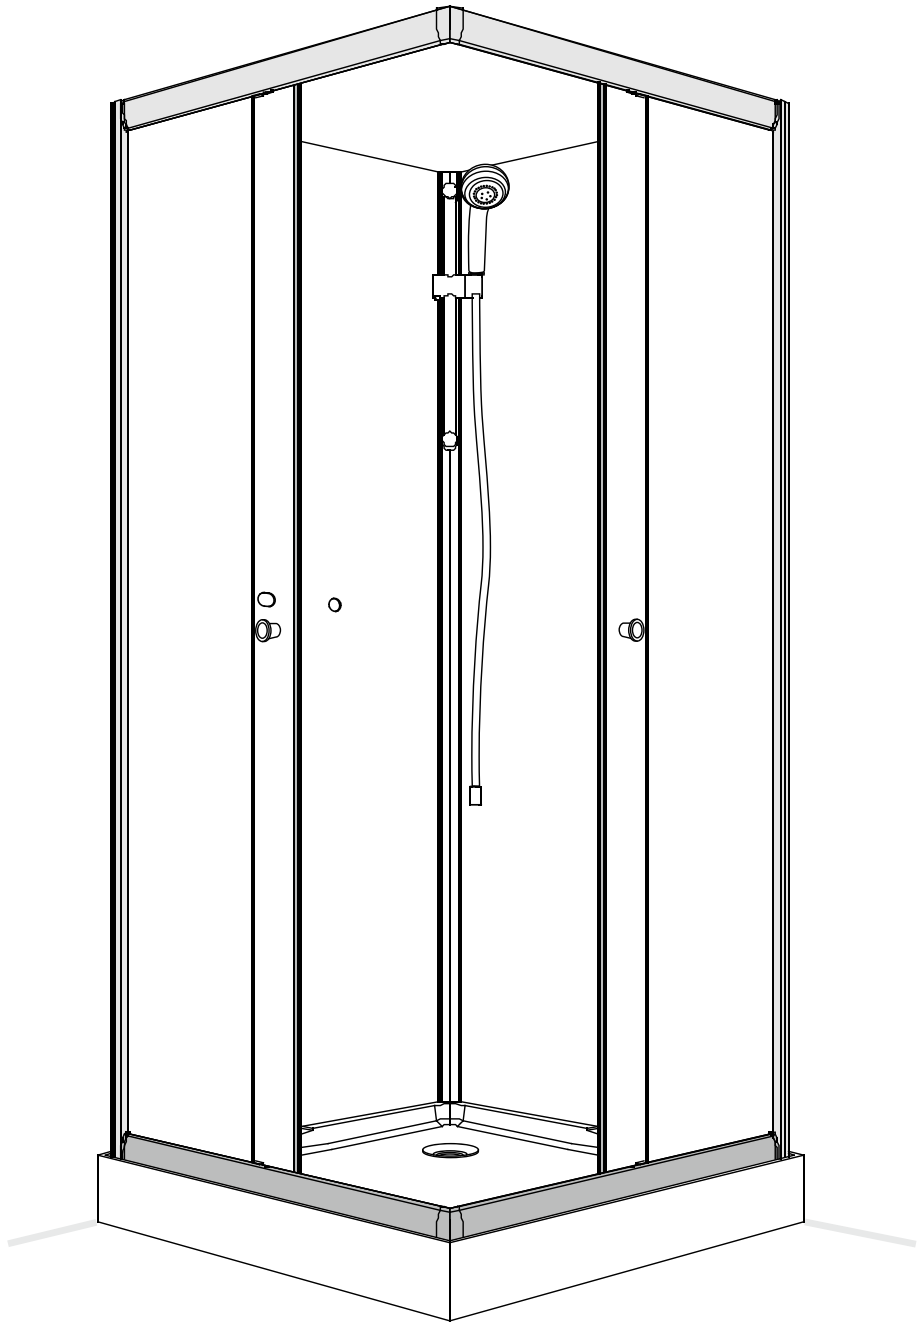

NORO[®]

LAKE

Getting started / Komma igång

 <p>EN14428</p>	<p>This product fulfils the EN14428 standard</p>		<p>Goggles are recommended to protect the eyes</p>
 <p>EN12150</p>	<p>All glass used are tempered security glass</p>		<p>Caution: Always Handle Glass With Care! Always protect the edges and corners of the glass when assembling.</p>
	<p>2 people are recommended to assemble this shower enclosure</p>		<p>Gloves are recommended to prevent slippery on glass</p>