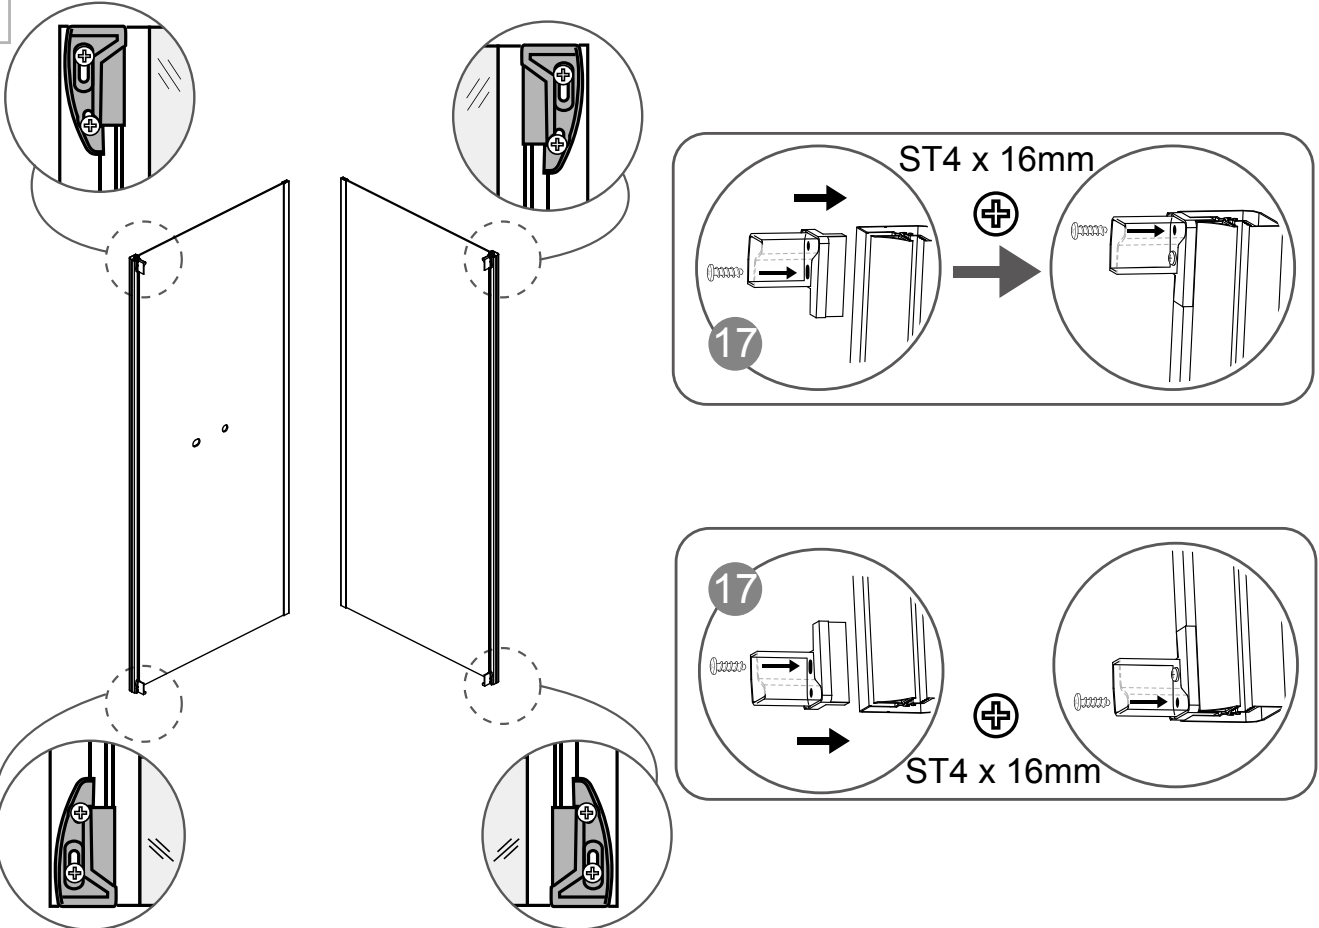

Drainage 840mm

Exploded view / Sprängskiss

Exploded view / Sprängskiss

Drawing Nr.	Art Nr.	Description	Unit
1	95070	ST4x10mm screws	set
2		2.8mm & 3.2mm drill bit	pc
3		Hexagon tail screw nut	pc
4		Plastic M6 spacer	pc
5		M6 washer bolt	pc
6		M6 - ST4.5 tray corner screw	set
7		Allen key	pc
8	9400-B	Plastic handle set	set
9	95071	Back panel gasket	set
10		Back panel bottom gasket	
11	95072	Door water protection gasket	set
12		Side panel water protection gasket	set
13		Magenetic door gasket	set
14	9400-E	Plastic connetor set with screws	set
15	9400-F	Glass clip set (lower & upper)	set
16	9261-B	Sliding bar	set
17	9400-H	Shower head	pc
18	9400-I	150cm shower hose	pc
19	9261-C	Sliding bar connector for Lake/Ocean	set
20	9400-K	Plastic corner with screws	set
21	9140-AP	Lower spring wheel	set
22		Upper wheel	set
23	9400-M	Plastic door stopper with screws	set
24	95075	Back panel without mixer hole(900mm)	pc
	95080	Back panel without mixer hole(800mm)	pc
	95076	Back panel with mixer hole(900mm)	pc
	95081	Back panel with mixer hole(800mm)	pc
	95082	Back panel with mixer hole(700mm)	pc
25	95083	Side panel glass 900mm	pc
	95084	Side panel glass 800mm	pc
	95085	Side panel glass 700mm	pc
26	95086	Door glass 900mm	pc
	95087	Door glass 800mm	pc
	95088	Door glass 700mm	pc
27	95078	Corner profile	pc
28	95089	Rail profile (900mm)	pc
	95090	Rail profile (800mm)	pc
	95091	Rail profile (700mm)	pc
29	2438	Tray for Square 900x900mm	pc
	2436	Tray for Square 800x800mm	pc
	2430	Tray for Square 700x900mm(Right Version)	pc
	2431	Tray for Square 700x900mm(Left Version)	pc
30	9400-AG	Adjustable tray legs bolts with PVC feet	set
31	9400-AI	Drainage set	set

1

Ø40mm

70 x 90 model

Left
5816B

Right
5816A

2

x5

70 x 90 model

5816B

x5

5816A

3

4

70 x 90 model

Left

Right

1790mm

x2

!

70 x 90 model

70 x 90 model

18

19

20