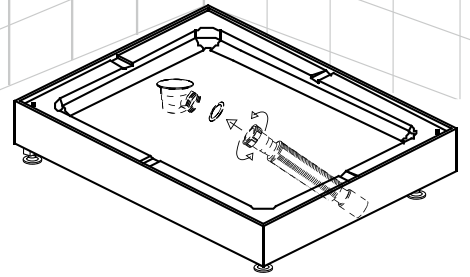

Drainage 840mm

Exploded view / Sprängskiss

Exploded view / Sprängskiss

Drawing Nr.	Art Nr.	Description	Unit
1	95070	ST4x10mm screws	set
2		2.8mm & 3.2mm drill bit	pc
3		Hexagon tail screw nut	pc
4		Plastic M6 spacer	pc
5		M6 washer bolt	pc
6		M6 - ST4.5 tray corner screw	set
7		Allen key	pc
8	9400-B	Plastic handle set	set
9	95071	Back panel gasket	set
10		Back panel bottom gasket	
11	95072	Door water protection gasket	set
12		Side panel water protection gasket	set
13		Magenetic door gasket	set
14	9400-E	Plastic connetor set with screws	set
15	9400-F	Glass clip set (lower & upper)	set
16	9261-B	Sliding bar	set
17	9400-H	Shower head	pc
18	9400-I	150cm shower hose	pc
19	9261-C	Sliding bar connector for Lake/Ocean	set
20	9400-K	Plastic corner with screws	set
21	9140-AP	Lower spring wheel	set
22		Upper wheel	set
23	9400-M	Plastic door stopper with screws	set
24	95075	Back panel without mixer hole(900mm)	pc
	95080	Back panel without mixer hole(800mm)	pc
	95076	Back panel with mixer hole(900mm)	pc
	95081	Back panel with mixer hole(800mm)	pc
	95082	Back panel with mixer hole(700mm)	pc
25	95083	Side panel glass 900mm	pc
	95084	Side panel glass 800mm	pc
	95085	Side panel glass 700mm	pc
26	95086	Door glass 900mm	pc
	95087	Door glass 800mm	pc
	95088	Door glass 700mm	pc
27	95078	Corner profile	pc
28	95089	Rail profile (900mm)	pc
	95090	Rail profile (800mm)	pc
	95091	Rail profile (700mm)	pc
29	2438	Tray for Square 900x900mm	pc
	2436	Tray for Square 800x800mm	pc
	2430	Tray for Square 700x900mm(Right Version)	pc
	2431	Tray for Square 700x900mm(Left Version)	pc
30	9400-AG	Adjustable tray legs bolts with PVC feet	set
31	9400-AI	Drainage set	set

1

Ø40mm

70 x 90 model

Left
5816B

Right
5816A

2

x5

70 x 90 model

5816B

x5

5816A

3

4

70 x 90 model

Left

Right