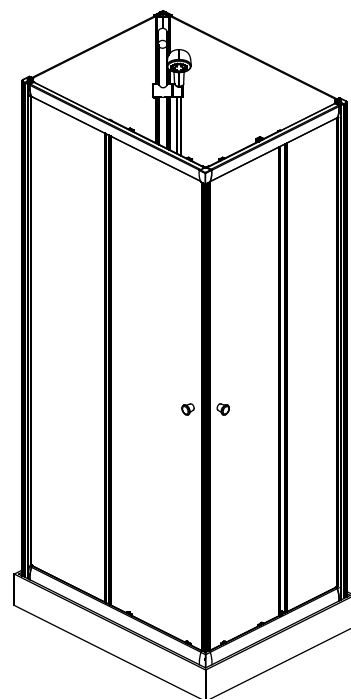

Measurement / Måttskiss

**70x90
90x70**

**90x90
80x80**

Model	90x90	80x80	70x90	90x70
A	900mm	800mm	900mm	900mm
B	900mm	800mm	900mm	900mm
C	150-160mm	150-160mm	150-160mm	150-160mm
D	420mm	420mm	420mm	420mm
F	1090mm	1090mm	1090mm	1090mm

Drainage 840mm

Exploded view / Sprängskiss

Exploded view / Sprängskiss

Drawing Nr.	Art Nr.	Description	Unit
1	95070	ST4x10mm screws	set
2		2.8mm & 3.2mm drill bit	pc
3		Hexagon tail screw nut	pc
4		Plastic M6 spacer	pc
5		M6 washer bolt	pc
6		M6 - ST4.5 tray corner screw	set
7		Allen key	pc
8	9400-B	Plastic handle set	set
9	95071	Back panel gasket	set
10		Back panel bottom gasket	
11	95072	Door water protection gasket	set
12		Side panel water protection gasket	set
13		Magenetic door gasket	set
14	9400-E	Plastic connetor set with screws	set
15	9400-F	Glass clip set (lower & upper)	set
16	9261-B	Sliding bar	set
17	9400-H	Shower head	pc
18	9400-I	150cm shower hose	pc
19	9261-C	Sliding bar connector for Lake/Ocean	set
20	9400-K	Plastic corner with screws	set
21	9140-AP	Lower spring wheel	set
22		Upper wheel	set
23	9400-M	Plastic door stopper with screws	set
24	95075	Back panel without mixer hole(900mm)	pc
	95080	Back panel without mixer hole(800mm)	pc
	95076	Back panel with mixer hole(900mm)	pc
	95081	Back panel with mixer hole(800mm)	pc
	95082	Back panel with mixer hole(700mm)	pc
25	95083	Side panel glass 900mm	pc
	95084	Side panel glass 800mm	pc
	95085	Side panel glass 700mm	pc
26	95086	Door glass 900mm	pc
	95087	Door glass 800mm	pc
	95088	Door glass 700mm	pc
27	95078	Corner profile	pc
28	95089	Rail profile (900mm)	pc
	95090	Rail profile (800mm)	pc
	95091	Rail profile (700mm)	pc
29	2438	Tray for Square 900x900mm	pc
	2436	Tray for Square 800x800mm	pc
	2430	Tray for Square 700x900mm(Right Version)	pc
	2431	Tray for Square 700x900mm(Left Version)	pc
30	9400-AG	Adjustable tray legs bolts with PVC feet	set
31	9400-AI	Drainage set	set

1790mm

x2

!

70 x 90 model

70 x 90 model

18

19

20

21

22

23

24

70 x 90 model

5816B

Left

Right