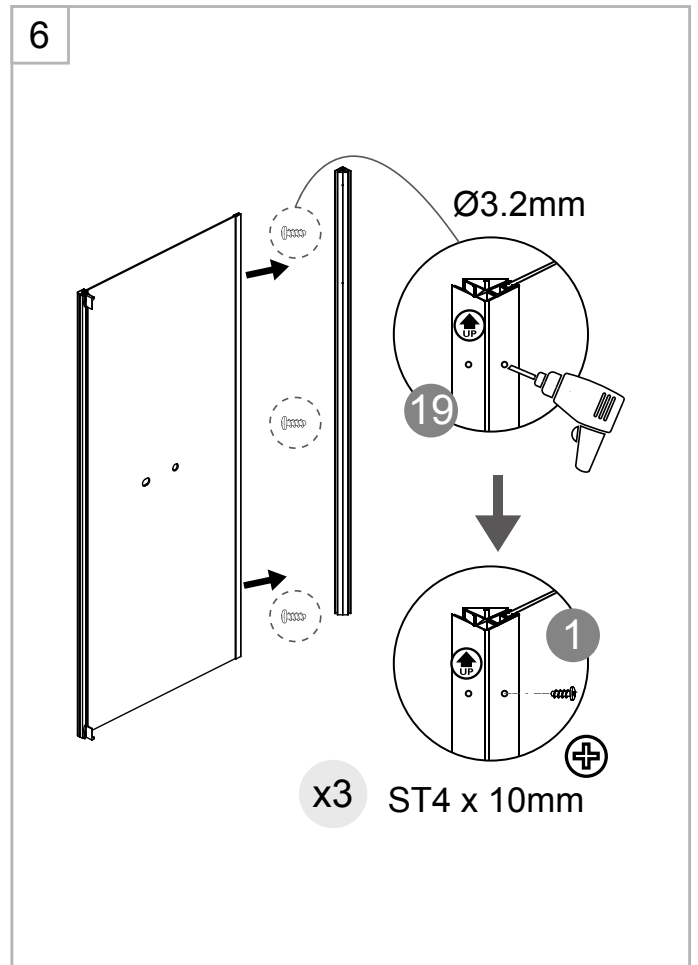

Drainage 840mm

Exploded view / Sprängskiss

Exploded view / Sprängskiss

Drawing Nr.	Art Nr.	Description	Unit
1	95070	ST4x10mm screws	set
2		2.8mm & 3.2mm drill bit	pc
3		Hexagon tail screw nut	pc
4		Plastic M6 spacer	pc
5		M6 washer bolt	pc
6		M6 - ST4.5 tray corner screw	set
7		Allen key	pc
8	9400-B	Plastic handle set	set
9	95071	Back panel gasket	set
10		Back panel bottom gasket	
11	95072	Door water protection gasket	set
12		Side panel water protection gasket	set
13		Magenetic door gasket	set
14	9400-E	Plastic connetor set with screws	set
15	9400-F	Glass clip set (lower & upper)	set
16	9261-B	Sliding bar	set
17	9400-H	Shower head	pc
18	9400-I	150cm shower hose	pc
19	9261-C	Sliding bar connector for Lake/Ocean	set
20	9400-K	Plastic corner with screws	set
21	9140-AP	Lower spring wheel	set
22		Upper wheel	set
23	9400-M	Plastic door stopper with screws	set
24	95075	Back panel without mixer hole(900mm)	pc
	95080	Back panel without mixer hole(800mm)	pc
	95076	Back panel with mixer hole(900mm)	pc
	95081	Back panel with mixer hole(800mm)	pc
	95082	Back panel with mixer hole(700mm)	pc
25	95083	Side panel glass 900mm	pc
	95084	Side panel glass 800mm	pc
	95085	Side panel glass 700mm	pc
26	95086	Door glass 900mm	pc
	95087	Door glass 800mm	pc
	95088	Door glass 700mm	pc
27	95078	Corner profile	pc
28	95089	Rail profile (900mm)	pc
	95090	Rail profile (800mm)	pc
	95091	Rail profile (700mm)	pc
29	2438	Tray for Square 900x900mm	pc
	2436	Tray for Square 800x800mm	pc
	2430	Tray for Square 700x900mm(Right Version)	pc
	2431	Tray for Square 700x900mm(Left Version)	pc
30	9400-AG	Adjustable tray legs bolts with PVC feet	set
31	9400-AI	Drainage set	set

1

Ø40mm

70 x 90 model

Left
5816B

Right
5816A

2

x5

70 x 90 model

5816B

x5

5816A

3

4

70 x 90 model

Left

Right

1790mm

x2

!

70 x 90 model

70 x 90 model

18

19

20